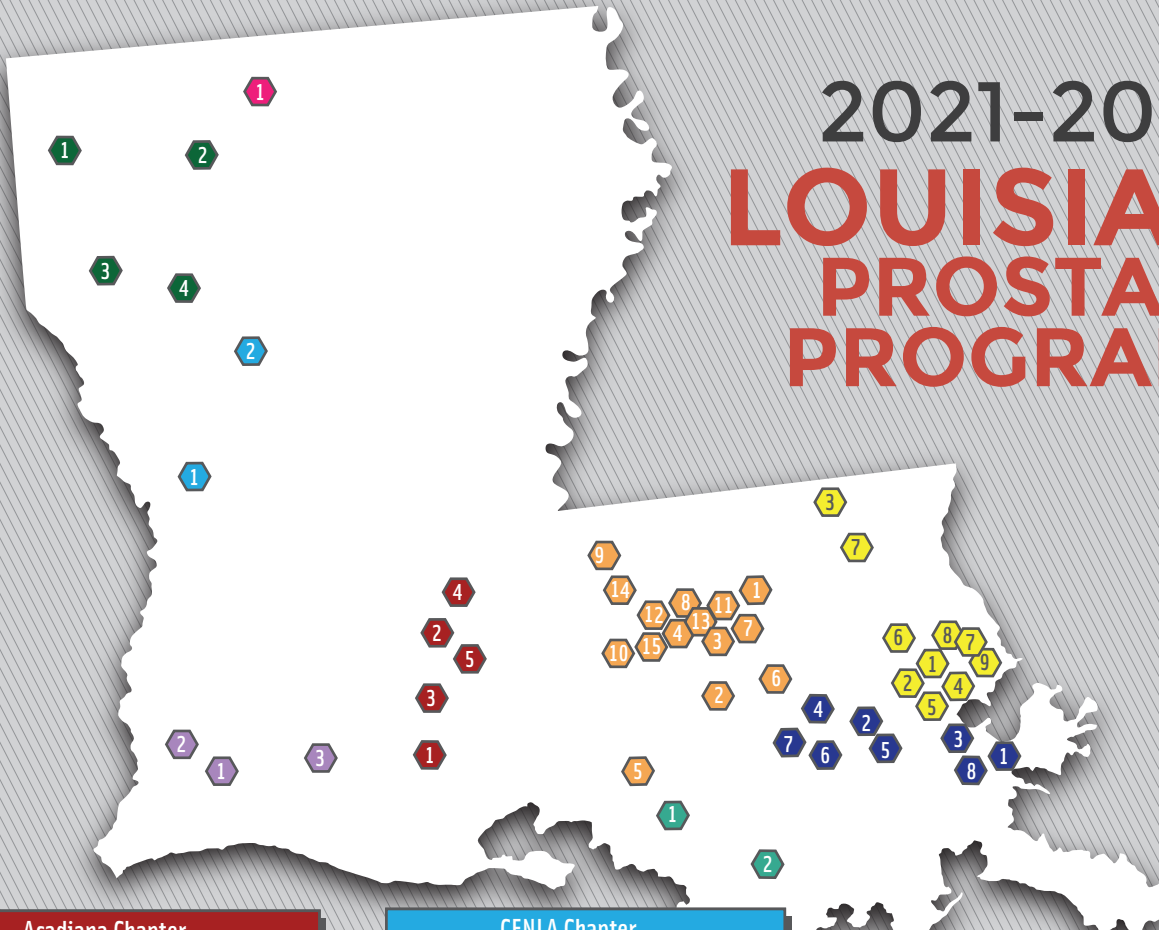

2021-2022 LOUISIANA PROSTART® PROGRAMS

- Acadiana Chapter**
- 1 Abbeville High School
 - 2 Eunice Career & Technical Education Center
 - 3 Rayne High School
 - 4 Washington Career & Technical Education Center
 - 5 W.D. & Mary Baker Smith Career Center

- Bayou Chapter**
- 1 Lafourche Parish School District ProStart
 - 2 Terrebonne Career & Technical High School

- CENLA Chapter**
- 1 Leesville High School
 - 2 Natchitoches Central High School

- Northshore Chapter**
- 1 Covington High School
 - 2 Fontainebleau High School
 - 3 Hammond High Magnet School
 - 4 Lakeshore High School
 - 5 Mandeville High School
 - 6 Northshore High School
 - 7 Pearl River High School
 - 8 Salmen High School
 - 9 Slidell High School

- Northwest Chapter**
- 1 Caddo Career & Technology Center
 - 2 Castor High School
 - 3 Mansfield High School
 - 4 Red River High School

- Southwest Chapter**
- 1 College Street T & I Vocational Center
 - 2 Sulphur High School
 - 3 Jefferson Davis Parish/ Sowela Morgan Smith Campus