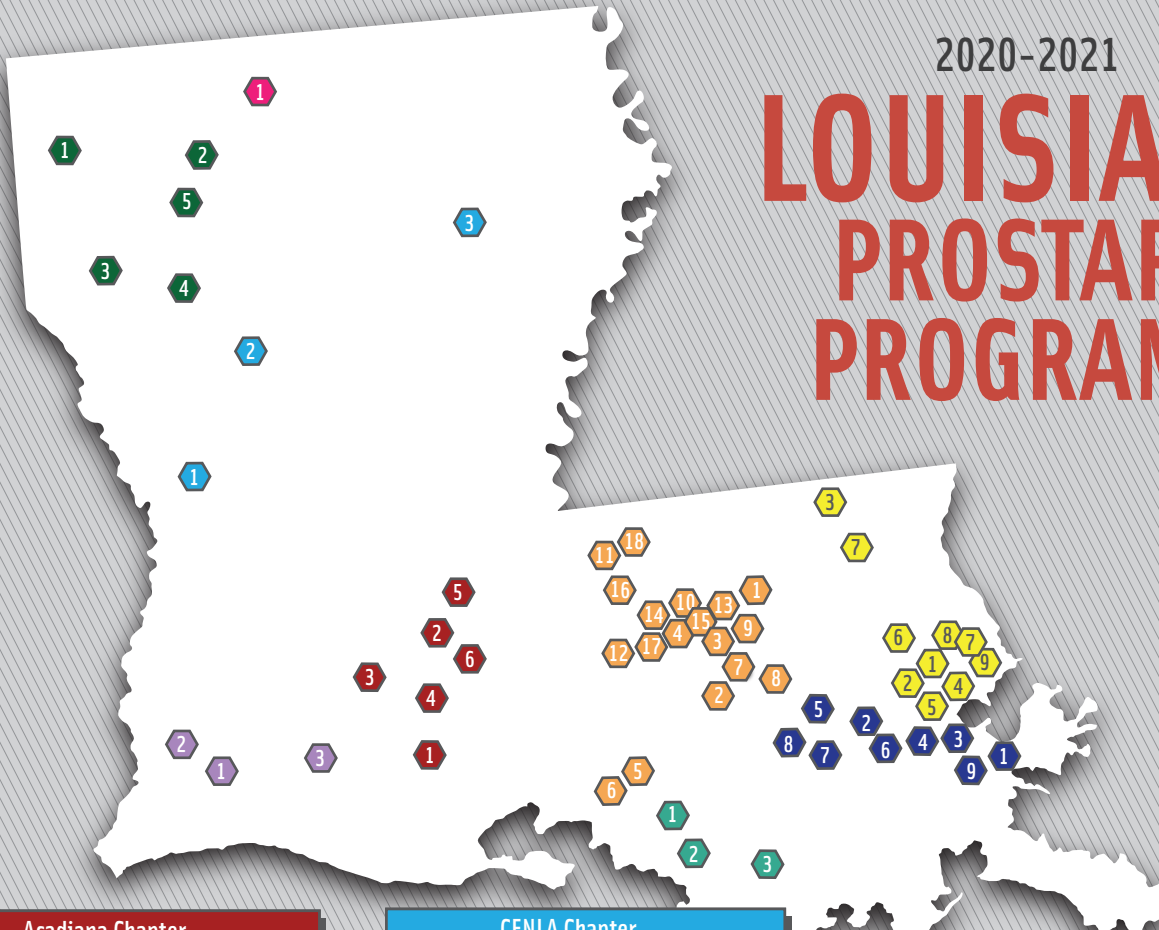

2020-2021

LOUISIANA PROSTART® PROGRAMS

Acadiana Chapter

- 1 Abbeville High School
- 2 Eunice Career & Technical Education Center
- 3 Mamou High School
- 4 Rayne High School
- 5 Washington Career & Technical Education Center
- 6 W.D. & Mary Baker Smith Career Center

Bayou Chapter

- 1 Lafourche Parish School District ProStart
- 2 Morgan City High School
- 3 Terrebonne Career & Technical High School

CENLA Chapter

- 1 Leesville High School
- 2 Natchitoches Central High School
- 3 Caldwell High School