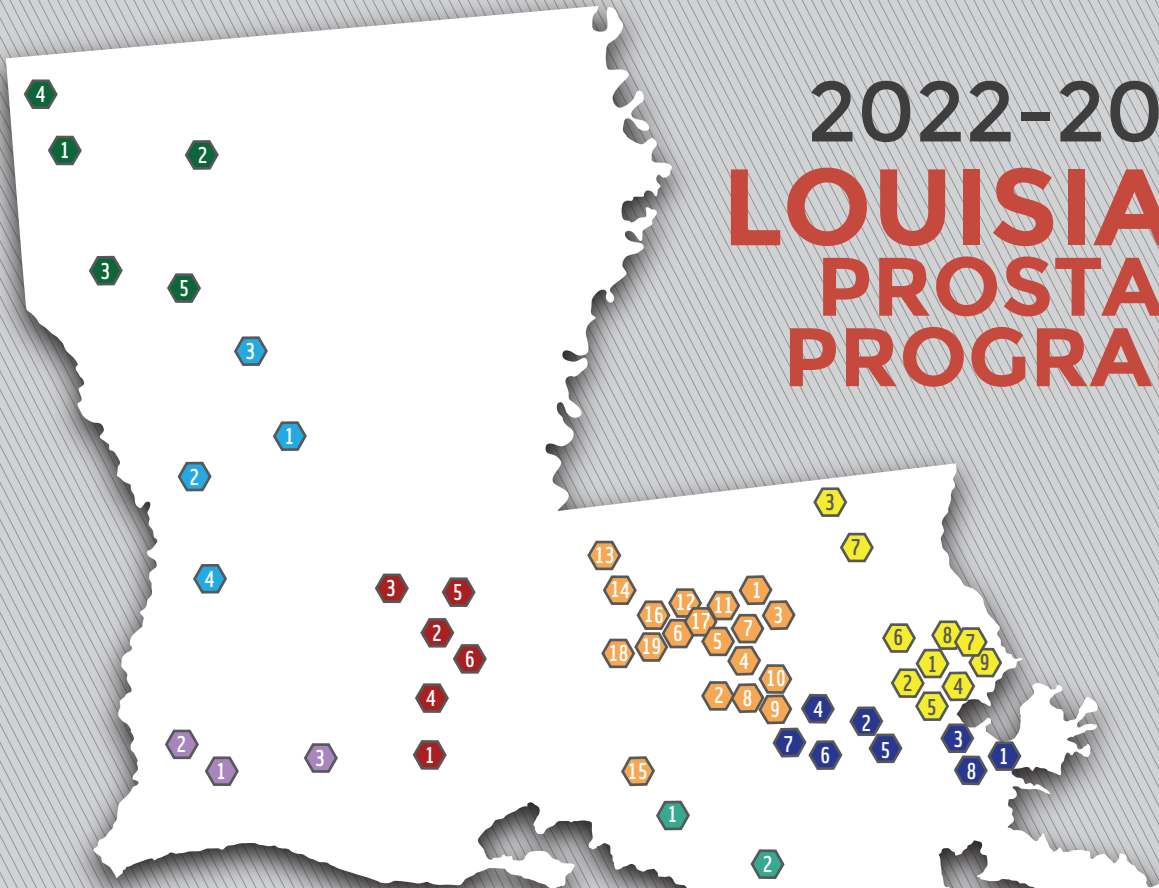

2022-2023 LOUISIANA PROSTART® PROGRAMS

- ### Acadiana Chapter
- 1 Abbeville High School
 - 2 Eunice Career & Technical Education Center
 - 3 Mamou High School
 - 4 Rayne High School
 - 5 Washington Career & Technical Education Center
 - 6 W.D. & Mary Baker Smith Career Center

- ### Bayou Chapter
- 1 Lafourche Parish School District ProStart
 - 2 Terrebonne Career & Technical High School

- ### CENLA Chapter
- 1 Lakeview High School
 - 2 Leesville High School
 - 3 Natchitoches Central High School
 - 4 South Beauregard High School