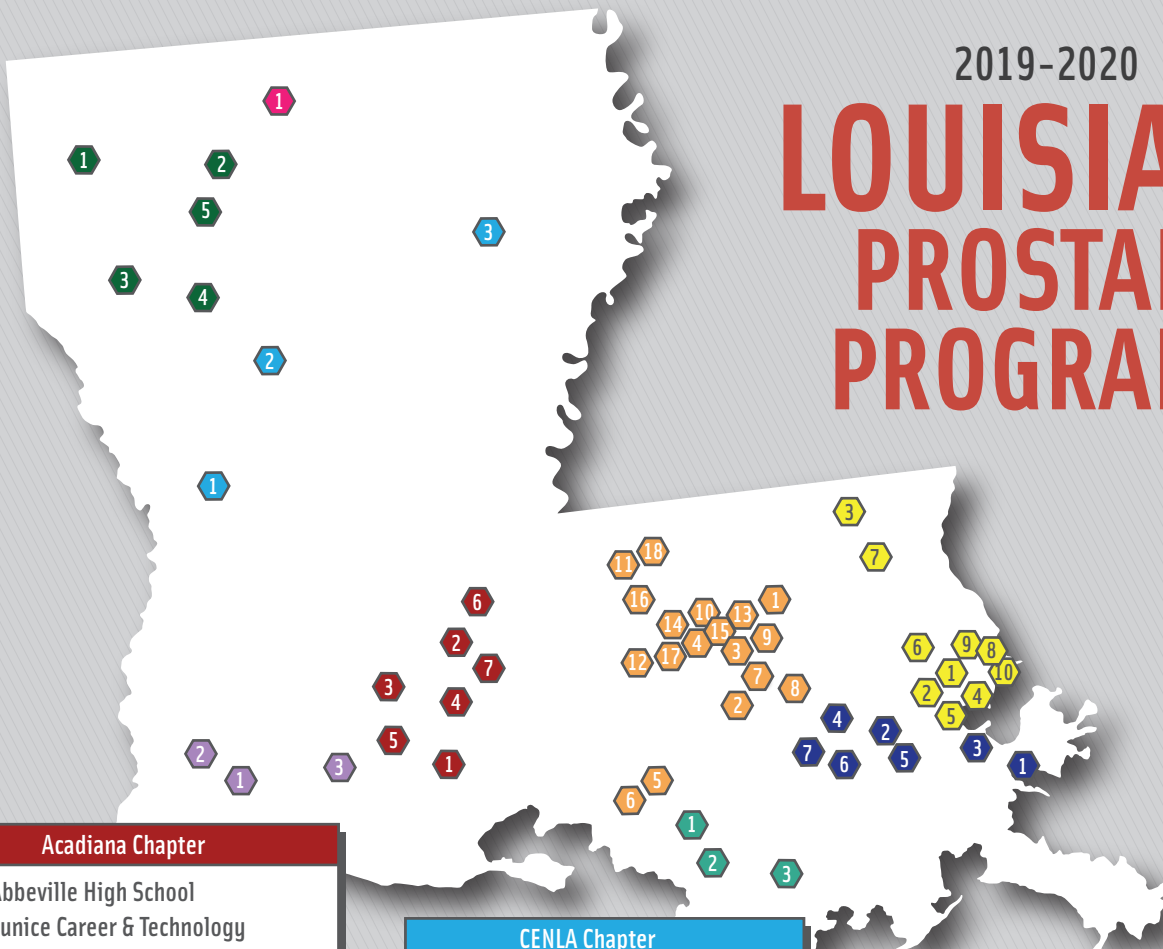

2019-2020

LOUISIANA PROSTART[®] PROGRAMS

Acadiana Chapter

- 1 Abbeville High School
- 2 Eunice Career & Technology Education Center
- 3 Mamou High School
- 4 North Vermilion High School
- 5 Rayne High School
- 6 Washington Career & Technology Center
- 7 W.D. & Mary Baker Smith Career Center

Bayou Chapter

- 1 Lafourche Parish School District ProStart
- 2 Morgan City High School
- 3 Terrebonne Career & Technical High School

CENLA Chapter

- 1 Leesville High School
- 2 Natchitoches Central High School
- 3 Caldwell High School

Northshore Chapter

- 1 Covington High School
- 2 Fontainebleau High School
- 3 Hammond High Magnet School
- 4 Lakeshore High School
- 5 Mandeville High School
- 6 Northshore High School
- 7 Northshore Technical Community College ProStart
- 8 Pearl River High School
- 9 Salmen High School
- 10 Slidell High School